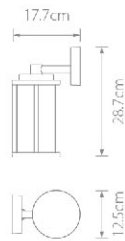

Classic Palace Lamps

White / Black / Grey
Alu. + PC
E27 Max.100W/60W

Packing [Pcs/m³/KG]
UR1036: 6/0.115/6

White / Black / Grey
Alu. + PC
E27 Max.100W/60W

Packing [Pcs/m³/KG]
UR1037: 6/0.038/6

UR1039

White / Black / Grey
Alu. + PC
E27 Max.100W/60W

Packing [Pcs/m³/KG]
UR1039: 4/0.078/5.5

White / Black / Grey
Alu. + PC
E27 Max.100W/60W

Packing [Pcs/m³/KG]
UR1036S: 6/0.115/6

White / Black / Grey
Alu. + PC
E27 Max.100W/60W

Packing [Pcs/m³/KG]
UR1038: 4/0.052/3