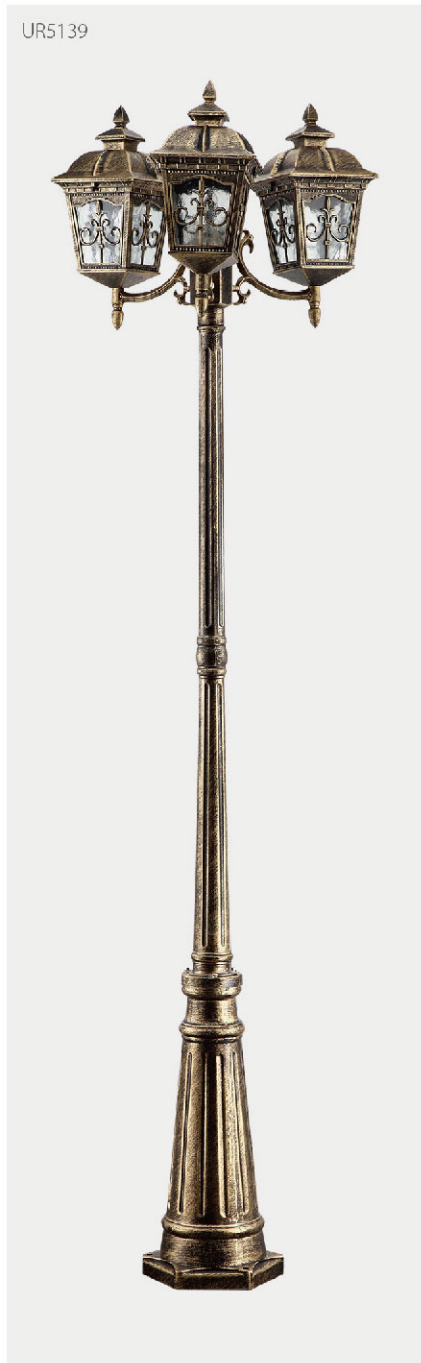

Traditional palace lamps

Golden / Black / Red Antique Brass
Alu. + Glass
E27 Max.3x60W

Packing [Pcs/m³/KG]
UR5139: 1/0.064/8

Golden / Black / Red Antique Brass
Alu. + Glass
E27 Max.2x60W

Packing [Pcs/m³/KG]
UR5138: 1/0.064/6.5

Golden / Black / Red Antique Brass
Alu. + Glass
E27 Max.60W

Packing [Pcs/m³/KG]
UR5137: 1/0.044/4