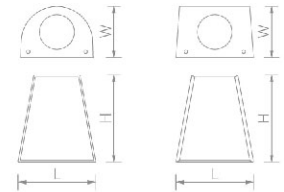

WL703S

Shiny black, frosted texture, anti rust, overall beautiful, durable

Item No.	Voltage [V]	Wattage [W]	Life Time [H]	Material	Size [L*W*Hmm]	Packing [Pcs/m ³ /KG]
WL702	220-240	1*GU10 Max.35W	30000	Alu.+Glass	125*88*156	18/ 0.020/10.0
WL703	220-240	2*GU10 Max.2*35W	30000	Alu.+Glass	125*88*156	18/0.020/9.0
WL702S	220-240	1*GU10 Max.35W	30000	Alu.+Glass	125*88*156	18/ 0.020/10.0
WL703S	220-240	2*GU10 Max.2*35W	30000	Alu.+Glass	125*88*156	18/0.020/9.0