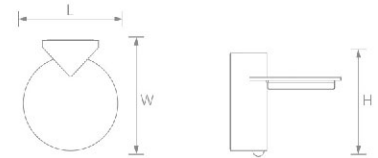

Courtyard Wall Lamp

OSRAM

IP54

CORROSION PROOF

Available color

Black | Dark Grey | Silver Grey

Item No.	Voltage [V]	Wattage [W]	Lumen [lm]	Ra	PF	Life Time [H]	Material	Size [L*W*Hmm]	Packing [Pcs/m ³ /KG]
WL700	220-240	13.5	720	≥80	>0.5	30000	Die-casting Alu.+PC	232*135*72.5	8/0.030/8.4
WL701	220-240	13.5	440	≥80	>0.5	30000	Die-casting Alu.+PC	256*161*69	8/0.036/12.0