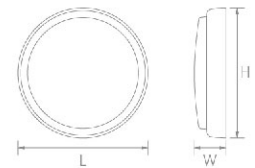

Terminals

Item No.	Voltage [V]	Wattage [W]	Lumen [lm]	Ra	DF	Life Time [H]	Material	Size [L*W*Hmm]	Packing [Pcs/m²/KG]
BL129C	220-240	8	560	≥70	>0.5	20000	PP+PP	Ø150*53.5	40/0.058/8.0
BL129C	220-240	15	1050	≥70	>0.5	20000	PP+PP	Ø190*59.5	40/0.083/11.0
BL129C	220-240	24	1680	≥70	>0.5	20000	PP+PP	Ø230*64.5	20/0.058/9.0
BL130C	220-240	8	510	≥70	>0.5	20000	PP+PP	180*90*51	40/0.045/7.0
BL130C	220-240	12	980	≥70	>0.5	20000	PP+PP	205*100*54.5	40/0.055/10.0