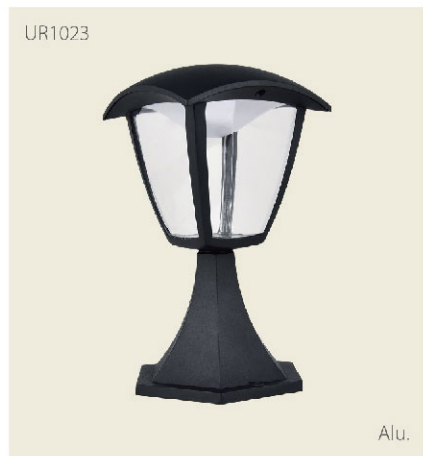

White / Black / Grey

Alu. + PC

7W 290lm

Packing [Pcs/m³/KG]

UR1023: 6/0.062/5.5

CE IP54