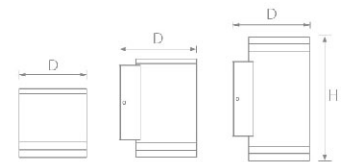

Item No.	Voltage [V]	Wattage [W]	Lumen [lm]	Ra	PF	Life Time [H]	Material	Size [D*Hmm]	Packing [Pcs/m ³ /KG]
WL110	220-240	1x6	210	≥80	>0.5	30000	Die-cast Alu. +Glass	Ø102*104	20/0.033/15
WL111	220-240	1x6	210	≥80	>0.5	30000	Die-cast Alu. +Glass	Ø102*165	12/0.046/12
WL112	220-240	2x6	420	≥80	>0.5	30000	Die-cast Alu. +Glass	Ø102*208	12/0.059/14