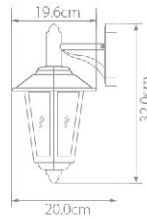

White / Black / Grey
Alu. + PC
E27 Max.100W/60W

Packing [Pcs/m³/KG]
UR1022: 6/0.062/5.5

UR1023