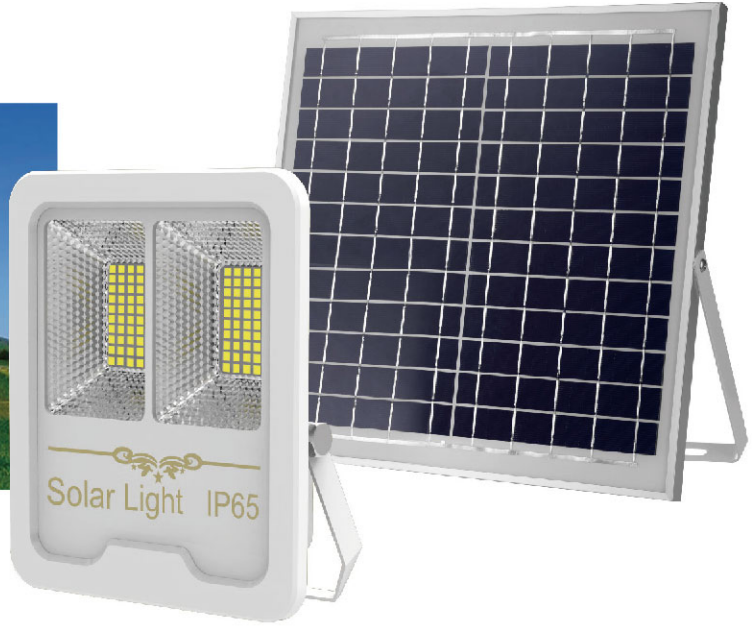

Solar Floodlights

Poly solar panel

IP65

Color Temp.

SFL1328-50W	Lumen	Qty	PV Panel Spec	PV Panel Size	Battery Spec	Lamp Size
	500lm	111PCS	6V 5W	175*190*17mm	3.2V 5AH	185*163*50mm
SFL1328-100W	Lumen	Qty	PV Panel Spec	PV Panel Size	Battery Spec	Lamp Size
	800lm	150PCS	6V 10W	300*190*17mm	3.2V 10Ah	237*204*55mm
SFL1328-200W	Lumen	Qty	PV Panel Spec	PV Panel Size	Battery Spec	Lamp Size
	1500lm	351PCS	6V 20W	300*360*17mm	3.2V 20Ah	290*250*55mm
SFL1328-300W	Lumen	Qty	PV Panel Spec	PV Panel Size	Battery Spec	Lamp Size
	2000lm	517PCS	6V 20W	420*360*17mm	3.2V 25Ah	394*330*55mm