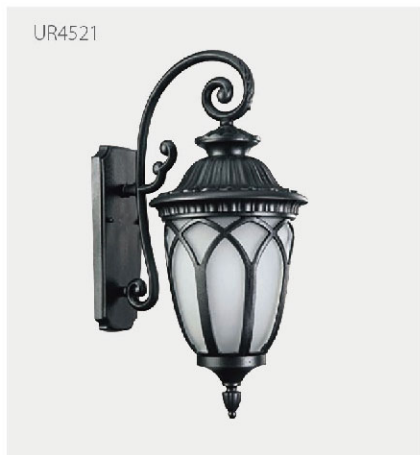

UR4503-S: 12/0.129/15.7

Golden / Black / Red Antique Brass

Alu. + Glass

E27 Max. 60W

Packing [Pcs/m³/KG]

UR4504-S: 6/0.124/13

Traditional palace lamps

UR4521