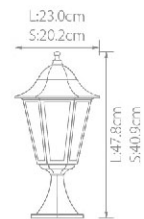

White / Black / Grey
PP + 6 Glass
E27 Max.100W/60W
Packing [Pcs/m³/KG]
UR5603L: 12/0.137/15.5
UR5603S: 12/0.104/13