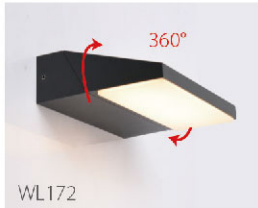

WL172

Details