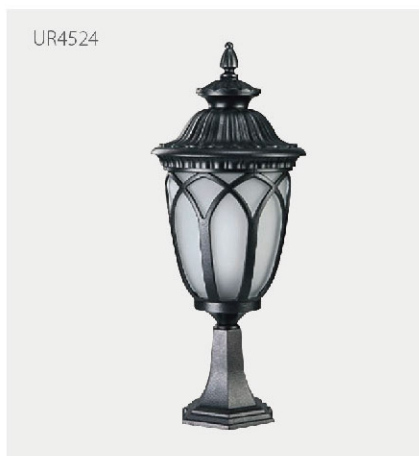

UR4525

Golden / Black / Red Antique Brass
Alu. + Glass
E27 Max. 60W

Packing [Pcs/m²/KG]
UR4524: 6/0.124/13

UR4523

Golden / Black / Red Antique Brass
Alu. + Glass
E27 Max. 60W

Packing [Pcs/m²/KG]
UR4523: 12/0.129/16