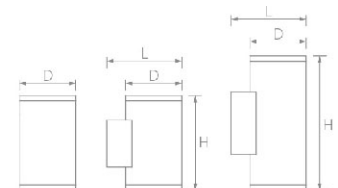

WL115

Item No.	Voltage [V]	Wattage [W]	Lumen [lm]	Ra	PF	Life Time [H]	Material	Size [D*L*Hmm]	Packing [Pcs/m³/KG]
WL113	220-240	1x6	360	≥70	>0.5	30000	Die-cast Alu. +Glass	Ø90*128	18/0.033/15
WL114	220-240	1x6	360	≥70	>0.5	30000	Die-cast Alu. +Glass	Ø90*120*144	18/0.046/12
WL115	220-240	2x6	2*360	≥70	>0.5	30000	Die-cast Alu. +Glass	Ø90*140*144	18/0.059/14