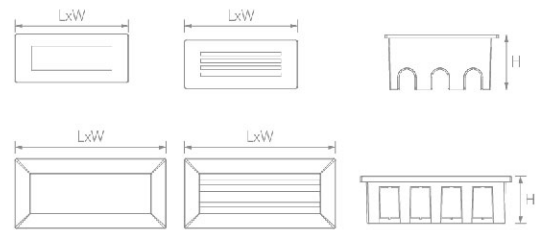

Item No.	Voltage [V]	Wattage [W]	Lumen [lm]	Ra	PF	Life Time [H]	Material	Size [L*W*Hmm]	Packing [Pcs/m²/KG]
WL303	220-240	1.5	32	≥80	>0.4	30000	Stainless Steel+Alu.	123*53*61	100/0.067/14
WL304	220-240	1.5	55	≥80	>0.4	30000	Stainless Steel+Alu.	123*53*61	100/0.067/14
WL307	220-240	3.5	125	≥80	>0.4	30000	Stainless Steel+Alu.	205*95*65	48/0.095/16
WL308	220-240	3.5	187	≥80	>0.4	30000	Stainless Steel+Alu.	205*95*65	48/0.095/16