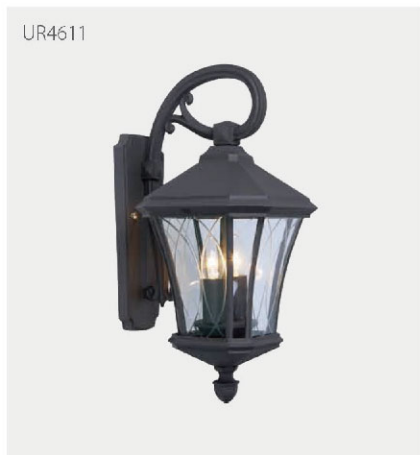

UR4524

Golden / Black / Red Antique Brass
Alu. + Glass
E27 Max. 60W

Packing [Pcs/m²/KG]
UR4524: 12/0.129/16

Traditional palace lamps

Golden / Black / Red Antique Brass

Alu. + Glass

E27 Max. 60W

Packing [Pcs/m³/KG]