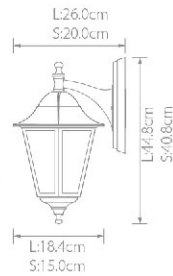

White / Black / Grey
PP + 4 Glass
E27 Max.100W/60W
Packing [Pcs/m³/KG]
UR5402L: 12/0.123/15.5
UR5402S: 12/0.104/13

UR5403L
UR5403S