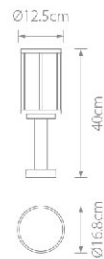

Classic Palace Lamps

White / Black / Grey
Alu. + PC
E27 Max.100W/60W

Packing [Pcs/m³/KG]
UR1036: 6/0.115/6

White / Black / Grey
Alu. + PC
E27 Max.100W/60W

Packing [Pcs/m³/KG]
UR1037: 6/0.038/6

White / Black / Grey
Alu. + PC
E27 Max.100W/60W

Packing [Pcs/m³/KG]
UR1039: 4/0.078/5.5

White / Black / Grey
Alu. + PC
E27 Max.100W/60W

Packing [Pcs/m³/KG]
UR1036S: 6/0.115/6

White / Black / Grey
Alu. + PC
E27 Max.100W/60W

Packing [Pcs/m³/KG]
UR1038: 4/0.052/3