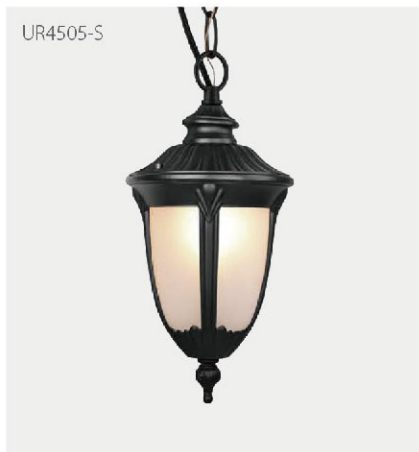

Golden / Black / Red Antique Brass

Alu. + Glass

E27 Max. 60W

Packing [Pcs/m³/KG]

UR4505-S: 6/0.127/11.5