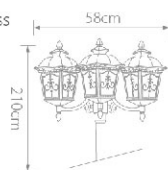

Packing [Pcs/m²/KG]
UR5135: 12/0.129/15.7

Traditional palace lamps

Golden / Black / Red Antique Brass
Alu. + Glass
E27 Max.3x60W

Packing [Pcs/m³/KG]
UR5139: 1/0.064/8

Golden / Black / Red Antique Brass
Alu. + Glass
E27 Max.2x60W