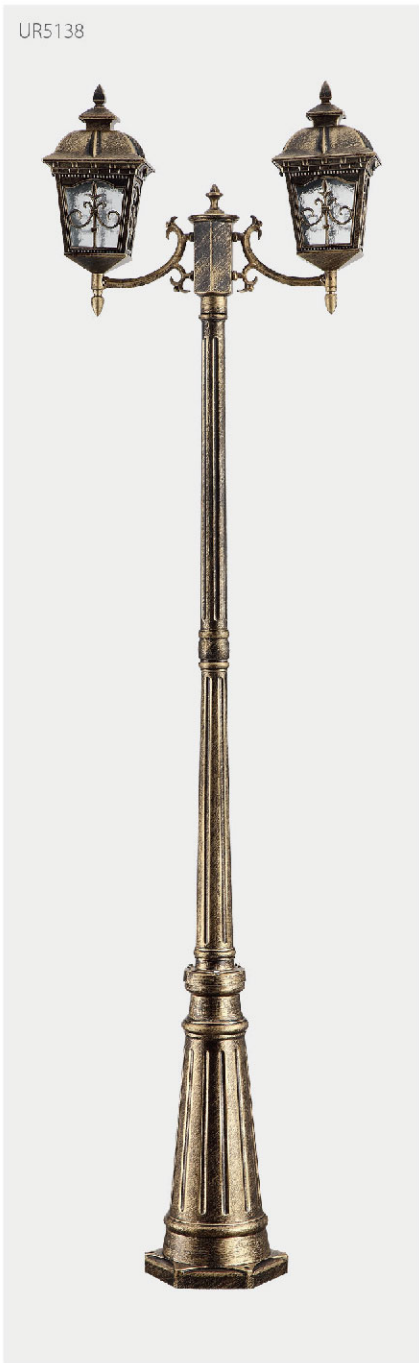

Traditional palace lamps

Golden / Black / Red Antique Brass
Alu. + Glass
E27 Max.3x60W

Packing [Pcs/m³/KG]
UR5139: 1/0.064/8

Golden / Black / Red Antique Brass
Alu. + Glass
E27 Max.2x60W

Packing [Pcs/m³/KG]
UR5138: 1/0.064/6.5

Golden / Black / Red Antique Brass
Alu. + Glass
E27 Max.60W

Packing [Pcs/m³/KG]
UR5137: 1/0.044/4