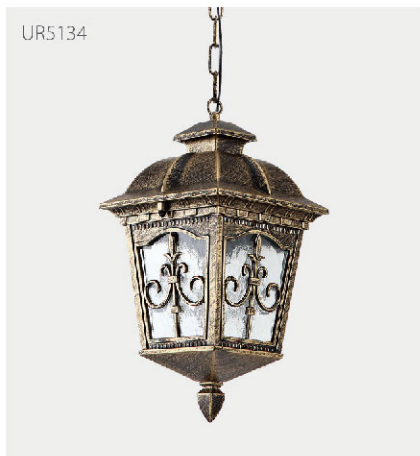

UR5135

UR5134

Golden / Black / Red Antique Brass
Alu. + Glass
E27 Max. 60W

Packing [Pcs/m²/KG]
UR5134: 12/0.129/16