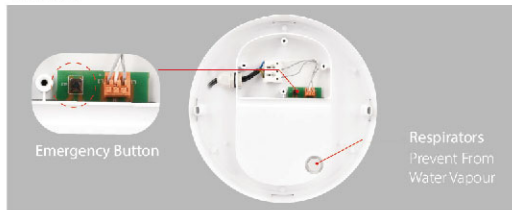

LED Bulkhead Lights

 **2.5H**
Battery life

CE ErP2.0

EMERGENCY

Details

SMD2835 **-20°+40°** **110°**

Item No.	Voltage [V]	Wattage [W]	Lumen [lm]	Ra	DF	Life Time [H]	Material	Size [L*W*Hmm]	Packing [Pcs/m ³ /KG]
BL128SA-24W2	220-240	24	2500	≥80	>0.7	20000	PC+PC	Ø241*77	20/0.061/14.0
BL128L-15W2-EM	220-240	15	1500	≥80	>0.7	20000	PC+PC	Ø241*77	20/0.061/14.0
BL128L-18W2-EM	220-240	18	1800	≥80	>0.7	20000	PC+PC	Ø241*77	20/0.061/14.0