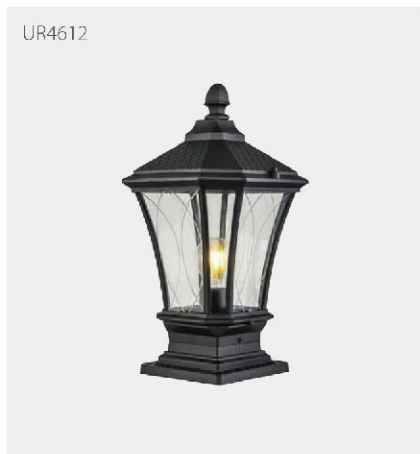

UR4611: 6/0.087/11.5

Golden / Black / Red Antique Brass

Alu. + Glass

E27 Max. 60W

Packing [Pcs/m³/KG]

UR4505-S: 6/0.127/11.5

Golden / Black / Red Antique Brass

Alu. + Glass