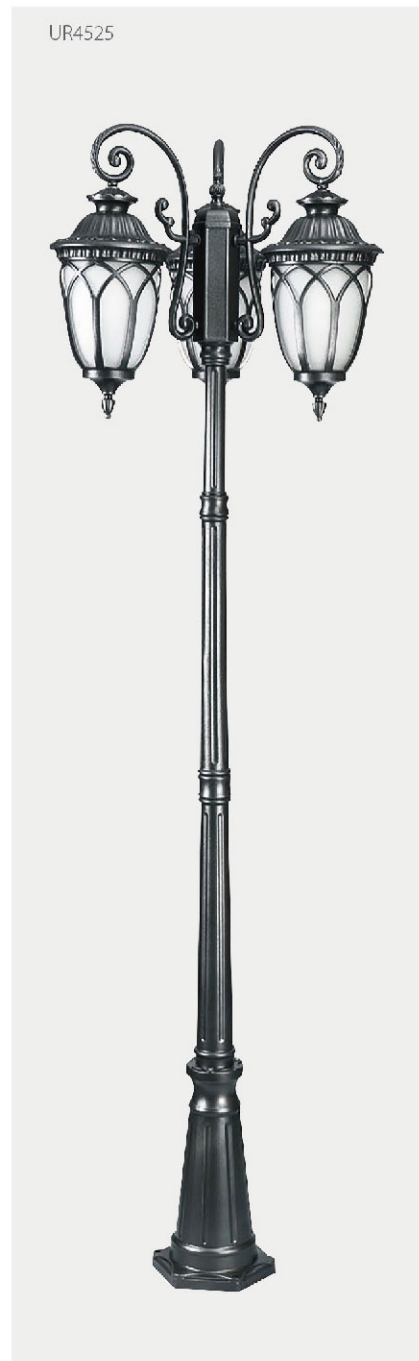

Golden / Black / Red Antique Brass
Alu. + Glass
E27 Max. 60W

Packing [Pcs/m²/KG]
UR4521: 6/0.087/11.5

UR4522

Golden / Black / Red Antique Brass
Alu. + Glass
E27 Max. 60W

Packing [Pcs/m²/KG]
UR4522: 6/0.127/11.5