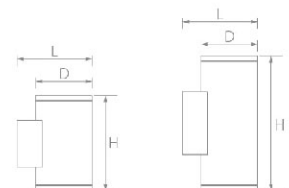

Item No.	Voltage [V]	Wattage [W]	Lumen [lm]	Ra	PF	Life Time [H]	Material	Size [D*H:mm]	Packing [Pcs/m³/KG]
WL118	220-240	1x6	360	≥70	>0.5	30000	Die-cast Alu. +Glass	Ø90*120*144	18/0.046/12
WL119	220-240	2x6	2*360	≥70	>0.5	30000	Die-cast Alu. +Glass	Ø90*140*144	18/0.059/14