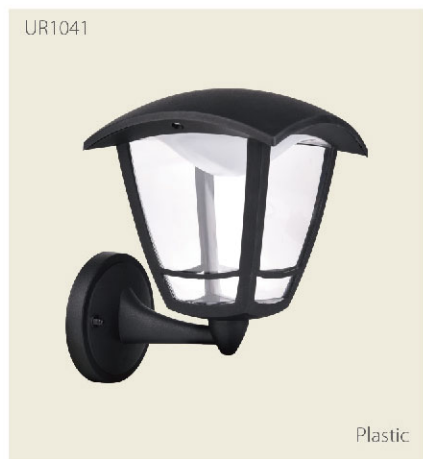

Alu. + PC

7W 290lm

Packing [Pcs/m³/KG]

UR1025: 4/0.065/7

CE IP54

Modern Palace Lamps

White / Black / Grey

PP + PC