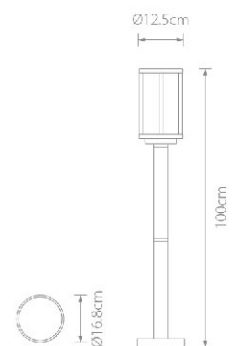

UR1036S

White / Black / Grey
Alu. + PC
E27 Max.100W/60W

Packing [Pcs/m³/KG]
UR1036S: 6/0.115/6