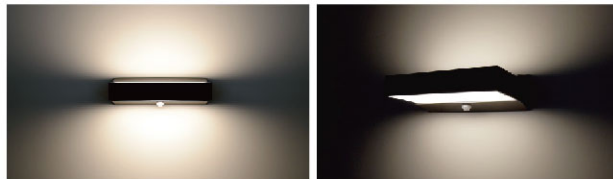

Detection Distance: 3m/6m (optional) (<24 °C)
 Ambient Light: 10LUX/2000LUX (choice)
 Time Delay: 5s, 30s, 1min, 3min, 5min, 8min (choice)
 Installation Height: 1.8-2.5m (wall mounting)
 Installation Height: 2.2-4m (ceiling mounting)