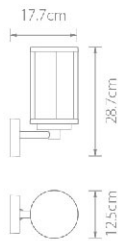

Classic Palace Lamps

White / Black / Grey
Alu. + PC
E27 Max.100W/60W

Packing [Pcs/m³/KG]
UR1036: 6/0.115/6

UR1037

White / Black / Grey
Alu. + PC
E27 Max.100W/60W

Packing [Pcs/m³/KG]
UR1037: 6/0.038/6

UR1039

White / Black / Grey
Alu. + PC
E27 Max.100W/60W

Packing [Pcs/m³/KG]
UR1039: 4/0.078/5.5

White / Black / Grey
Alu. + PC
E27 Max.100W/60W

Packing [Pcs/m³/KG]
UR1036S: 6/0.115/6

White / Black / Grey
Alu. + PC
E27 Max.100W/60W

Packing [Pcs/m³/KG]
UR1038: 4/0.052/3