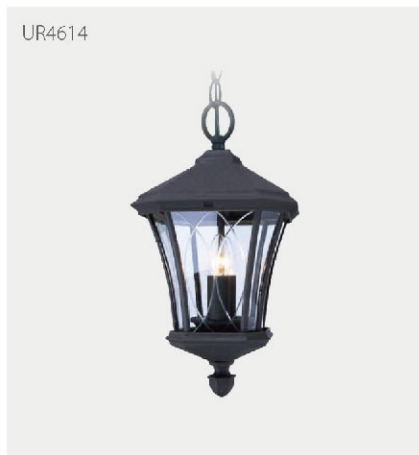

Golden / Black / Red Antique Brass

Alu. + Glass

E27 Max. 60W

Packing [Pcs/m³/KG]

UR4505-S: 6/0.127/11.5