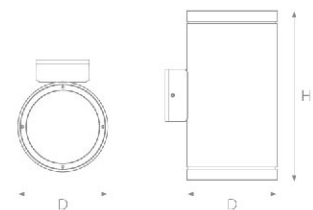

Product details

Cree chip
-20° +40°
60°

Item No.	Voltage [V]	Wattage [W]	Lumen [lm]	Ra	PF	Life Time [H]	Material	Size [D*Hmm]	Packing [Pcs/m ² /KG]
WL320	220-240	2x10	2x890	≥70	>0.8	30000	SS+Alu.	Ø108*240	12/0.059/11.5
WL320	220-240	2x15	2x1415	≥70	>0.8	30000	SS+Alu.	Ø127*300	6/0.049/13