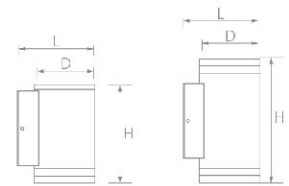

Building Wall Lamp

IP54

CORROSION PROOF

Item No.	Voltage [V]	Wattage [W]	Lumen [lm]	Ra	PF	Life Time [H]	Material	Size [D*H:mm]	Packing [Pcs/m³/KG]
WL116	220-240	1x6	210	≥80	>0.5	30000	Die-cast Alu. +Glass	Ø102*165	12/0.046/12
WL117	220-240	2x6	420	≥80	>0.5	30000	Die-cast Alu. +Glass	Ø90*120*240	12/0.059/14

IP54

CORROSION PROOF

Available color

Black Dark Grey Silver Grey