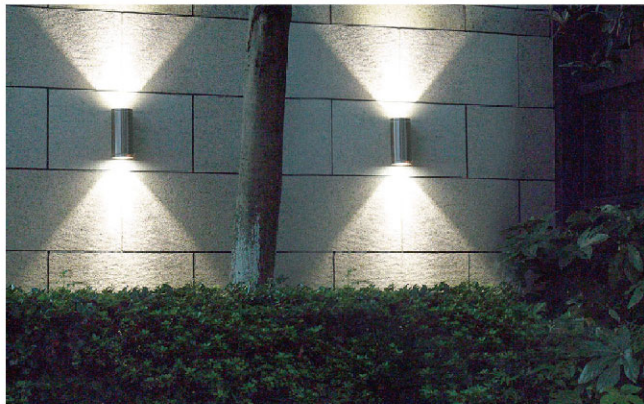

Product details

Cree chip
-20° +40°
60°

Item No.	Voltage [V]	Wattage [W]	Lumen [lm]	Ra	PF	Life Time [H]	Material	Size [D*Hmm]	Packing [Pcs/m ² /KG]
WL320	220-240	2x10	2x890	≥70	>0.8	30000	SS+Alu.	Ø108*240	12/0.059/11.5
WL320	220-240	2x15	2x1415	≥70	>0.8	30000	SS+Alu.	Ø127*300	6/0.049/13