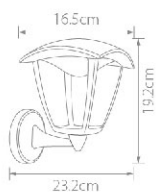

White / Black / Grey

Alu. + PC

7W 290lm

Packing [Pcs/m³/KG]

UR1021: 6/0.062/5.5

CE IP54