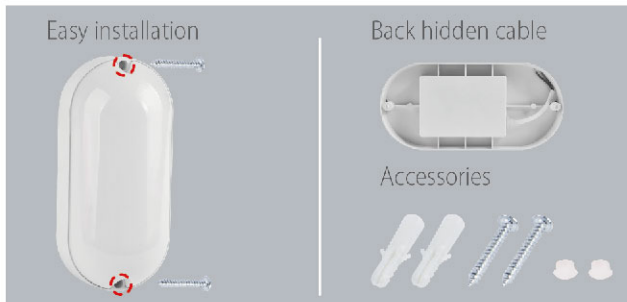

LED Bulkhead Lights

IP54

CORROSION PROOF

BL233W

BL234W

Luminaires lighting test, this product emits evenly without dark areas

Item No.	Voltage [V]	Wattage [W]	Lumen [lm]	Ra	PF	Life Time [H]	Material	Size [L*W*Hmm]	Packing [Pcs/m ² /KG]
BL233W	110-240	8	600	≥70	>0.5	20000	PP+PP	Ø138*45	50/0.067/8.4
BL233W	110-240	15	1125	≥70	>0.5	20000	PP+PP	Ø168*55	50/0.103/10
BL234W	110-240	8	600	≥70	>0.5	20000	PP+PP	168*45*70	50/0.063/8.2
BL234W	110-240	15	1125	≥80	>0.5	20000	PP+PP	205*55*100	50/0.077/9.2