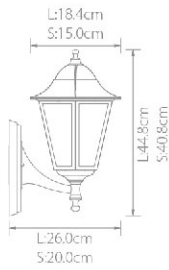

White / Black / Grey
PP + 4 Glass
E27 Max.100W/60W
Packing [Pcs/m³/KG]
UR5401L: 12/0.123/15.5
UR5401S: 12/0.104/13

UR5402L
UR5402S