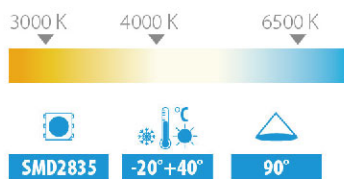

Item No.	Voltage [V]	Wattage [W]	Lumen [lm]	Ra	PF	Life Time [H]	Material	Size [D*H:mm]	Packing [Pcs/m³/KG]
WL118	220-240	1x6	360	≥70	>0.5	30000	Die-cast Alu. +Glass	Ø90*120*144	18/0.046/12
WL119	220-240	2x6	2*360	≥70	>0.5	30000	Die-cast Alu. +Glass	Ø90*140*144	18/0.059/14