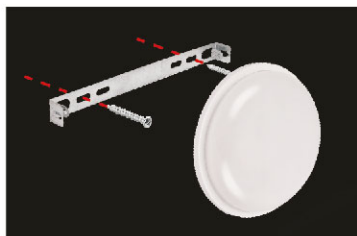

LED Bulkhead Lights

IP54

CORROSION PROOF

BL245W

BL246W

Style Options

Easy Installation

High Lumen Output