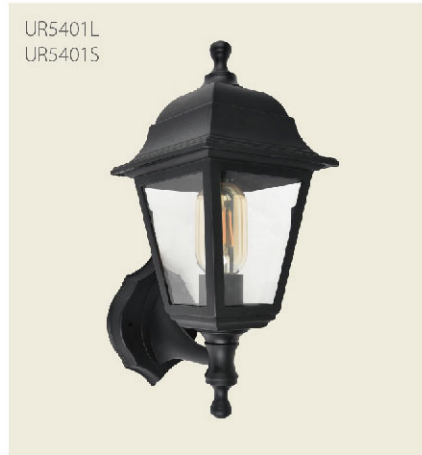

UR1024

White / Black / Grey
Alu. + PC
E27 Max.100W/60W

Packing [Pcs/m³/KG]
UR1024: 4/0.065/7

Classic Palace Lamps

UR5401L
UR5401S

White / Black / Grey
PP + 4 Glass
E27 Max.100W/60W
Packing [Pcs/m³/KG]
UR5401L: 12/0.123/15.5
UR5401S: 12/0.104/13