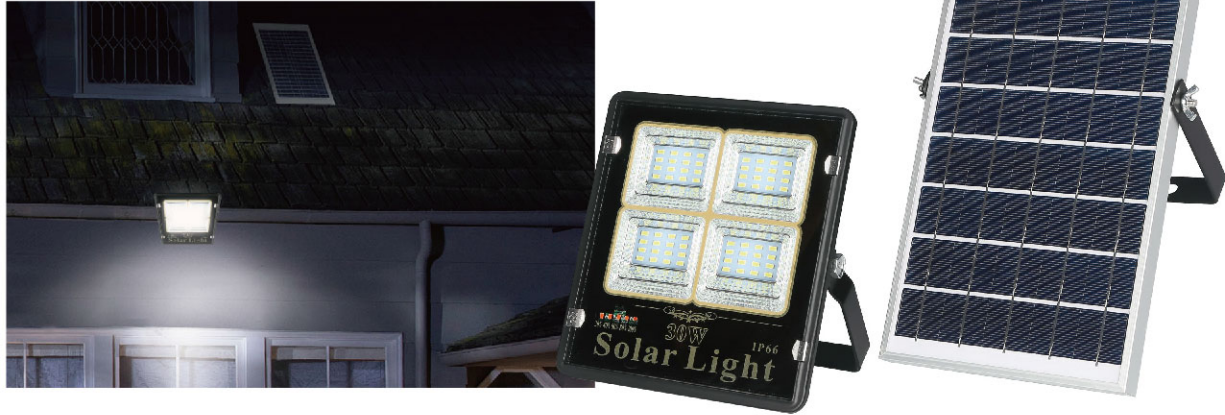

Solar Floodlights

Poly solar panel

IP65

Color Temp.

LED Type
SMD5730

Battery Type
LiFePO4

Charging Time
5-8hrs

Operation Time
10-12hrs