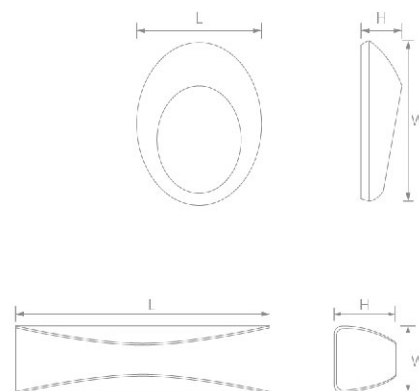

Item No.	Voltage [V]	Wattage [W]	Lumen [lm]	Ra	PF	Life Time [H]	Material	Size [L*W*Hmm]	Packing [Pcs/m²/KG]
WL121	220-240	10	970	≥80	>0.5	30000	Alu.+PC	230*72*56	8/0.015/4.2
WL124	220-240	13	1200	≥80	>0.5	30000	Alu.+PC	169*219*55	8/0.027/7.0