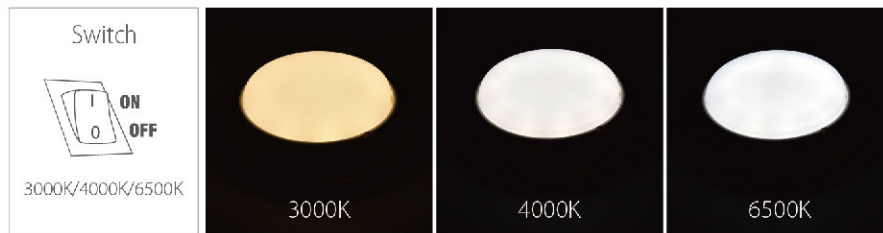

LED Bulkhead Lights

IP54

CORROSION PROOF

BL129

BL130

CE **RoHS** **ErP2.0**

Product Details

Easy installation