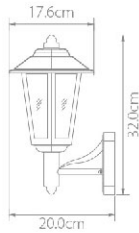

Classic Palace Lamps

White / Black / Grey
Alu. + PC
E27 Max.100W/60W

Packing [Pcs/m³/KG]
UR1021: 6/0.062/5.5

UR1022

White / Black / Grey
Alu. + PC
E27 Max.100W/60W

Packing [Pcs/m³/KG]
UR1022: 6/0.062/5.5

UR1023

White / Black / Grey
Alu. + PC
E27 Max.100W/60W

Packing [Pcs/m³/KG]
UR1023: 6/0.062/5.5

White / Black / Grey
Alu. + PC
E27 Max.100W/60W

Packing [Pcs/m³/KG]
UR1024: 4/0.065/7