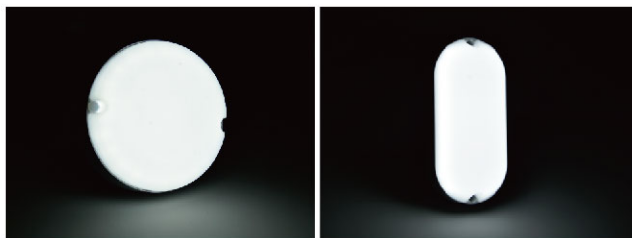

LED Bulkhead Lights

IP54

CORROSION PROOF

BL233W

BL234W

Luminaires lighting test, this product emits evenly without dark areas

Item No.	Voltage [V]	Wattage [W]	Lumen [lm]	Ra	PF	Life Time [H]	Material	Size [L*W*Hmm]	Packing [Pcs/m ² /KG]
BL233W	110-240	8	600	≥70	>0.5	20000	PP+PP	Ø138*45	50/0.067/8.4
BL233W	110-240	15	1125	≥70	>0.5	20000	PP+PP	Ø168*55	50/0.103/10
BL234W	110-240	8	600	≥70	>0.5	20000	PP+PP	168*45*70	50/0.063/8.2
BL234W	110-240	15	1125	≥80	>0.5	20000	PP+PP	205*55*100	50/0.077/9.2