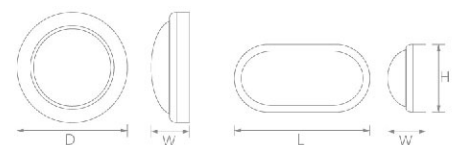

☒ convenient for installation

Terminals