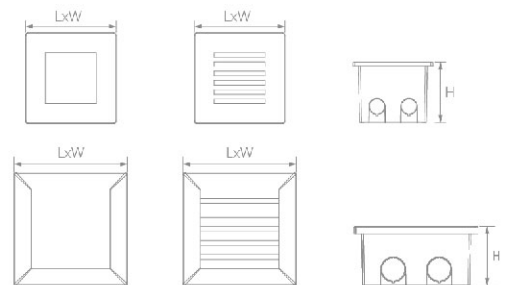

Corner Wall Lights

IP65

CORROSION PROOF

WL301

WL302

WL305

WL306

Item No.	Voltage [V]	Wattage [W]	Lumen [lm]	Ra	PF	Life Time [H]	Material	Size [L*W*Hmm]	Packing [Pcs/m ² /KG]
WL301	220-240	1.5	35	≥80	>0.4	30000	Stainless Steel+Alu.	80*80*61	100/0.065/13
WL302	220-240	1.5	42	≥80	>0.4	30000	Stainless Steel+Alu.	80*80*61	100/0.065/13
WL305	220-240	3.5	136	≥80	>0.4	30000	Stainless Steel+Alu.	135*135*65	48/0.086/16
WL306	220-240	3.5	195	≥80	>0.4	30000	Stainless Steel+Alu.	135*135*65	48/0.086/16