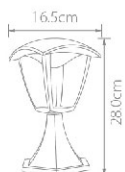

Modern Palace Lamps

White / Black / Grey

Alu. + PC

7W 290lm

Packing [Pcs/m³/KG]

UR1021: 6/0.062/5.5

CE IP54

White / Black / Grey

Alu. + PC

7W 290lm

Packing [Pcs/m³/KG]

UR1022: 6/0.062/5.5

CE IP54

White / Black / Grey

Alu. + PC

7W 290lm

Packing [Pcs/m³/KG]

UR1023: 6/0.062/5.5

CE IP54

White / Black / Grey

Alu. + PC

7W 290lm

Packing [Pcs/m³/KG]

UR1024: 6/0.062/5.5

CE IP54

White / Black / Grey

Alu. + PC

7W 290lm

Packing [Pcs/m³/KG]

UR1025: 4/0.065/7

CE IP54