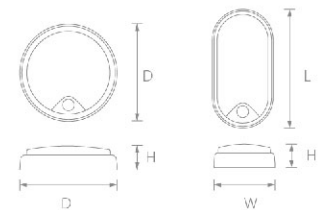

Item No.	Voltage [V]	Wattage [W]	Lumen [lm]	Ra	DF	Life Time [H]	Material	Size [L*W*Hmm]	Packing [Pcs/m²/KG]
BL211SA-15W2-PIR-TDC	220-240	15	1275	≥80	>0.7	20000	PC+PC	∅180*66	20/0.061/14.0
BL212SA-15W2-PIR-TDC	220-240	15	1275	≥80	>0.7	20000	PC+PC	221*131*68	20/0.055/14.0