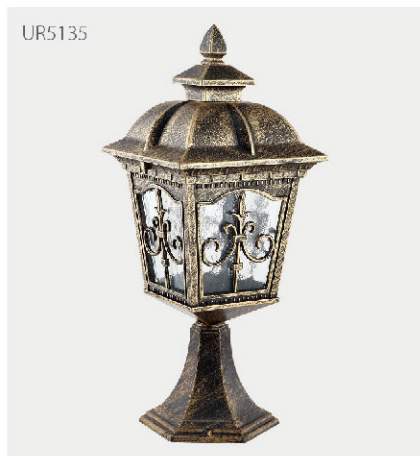

Packing [Pcs/m²/KG]
UR5136: 6/0.124/13

UR5134

Golden / Black / Red Antique Brass
Alu. + Glass
E27 Max. 60W

Packing [Pcs/m²/KG]
UR5134: 12/0.129/16

UR5135

Golden / Black / Red Antique Brass
Alu. + Glass
E27 Max. 60W