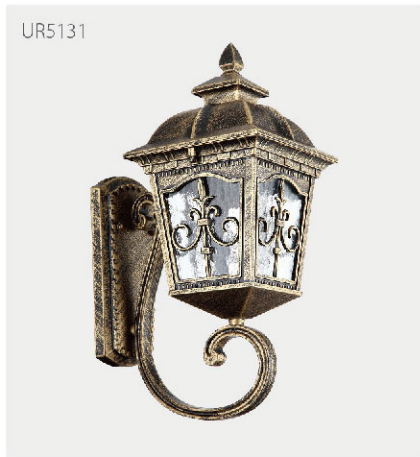

Golden / Black / Red Antique Brass

Alu. + Glass

E27 Max. 60W

Packing [Pcs/m³/KG]

UR4615: 6/0.124/13

Traditional palace lamps

UR5131

Golden / Black / Red Antique Brass
Alu. + Glass
E27 Max. 60W