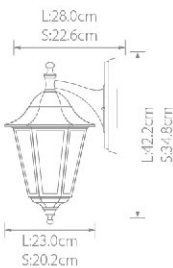

White / Black / Grey
PP + 6 Glass
E27 Max.100W/60W
Packing [Pcs/m³/KG]
UR5602L: 12/0.137/15.5
UR5602S: 12/0.104/13

UR5603L
UR5603S