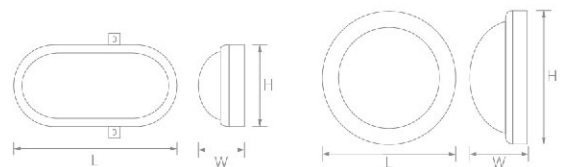

Product Details

Easy installation

Multiple directions wiring

Item No.	Voltage [V]	Wattage [W]	Lumen [lm]	Ra	PF	Life Time [H]	Material	Size [L*W*Hmm]	Packing [Pcs/m²/KG]
BL101	220-240	6	420	≥70	>0.5	30000	ABS+PC	168*75*150	24/0.074/6.3
BL101	220-240	12	840	≥70	>0.5	30000	ABS+PC	213*90*200	24/0.116/8.5
BL102	220-240	6	420	≥70	>0.5	30000	ABS+PC	172*72*116	24/0.049/8.3
BL102	220-240	12	840	≥70	>0.5	30000	ABS+PC	220*78*143	24/0.081/8.5