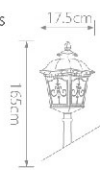

Traditional palace lamps

Golden / Black / Red Antique Brass
Alu. + Glass
E27 Max.3x60W

Packing [Pcs/m³/KG]
UR5139: 1/0.064/8

Golden / Black / Red Antique Brass
Alu. + Glass
E27 Max.2x60W

Packing [Pcs/m³/KG]
UR5138: 1/0.064/6.5

Golden / Black / Red Antique Brass
Alu. + Glass
E27 Max.60W

Packing [Pcs/m³/KG]
UR5137: 1/0.044/4