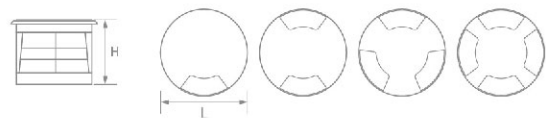

Item No.	Voltage [V]	Wattage [W]	Lumen [lm]	Ra	PF	Life Time [H]	Material	Size [D*H:mm]	Hole Size [D*H:mm]	Packing [Pcs/m²/KG]
IL112R-A	100-240	3	180	≥70	>0.5	20000	Die-casting Aluminum	Ø52*100	Ø45*110	100/0.036/15.9
IL112R-B	100-240	3	180	≥70	>0.5	20000	Die-casting Aluminum	Ø52*100	Ø45*110	100/0.036/15.9
IL112R-C	100-240	3	180	≥70	>0.5	20000	Die-casting Aluminum	Ø52*100	Ø45*110	100/0.036/15.9
IL112R-D	100-240	3	180	≥70	>0.5	20000	Die-casting Aluminum	Ø52*100	Ø45*110	100/0.036/15.9
IL112S-A	100-240	3	180	≥70	>0.5	20000	Die-casting Aluminum	52*52*100	45*45*110	100/0.036/16.3
IL112S-B	100-240	3	180	≥70	>0.5	20000	Die-casting Aluminum	52*52*100	45*45*110	100/0.036/16.3
IL112S-C	100-240	3	180	≥70	>0.5	20000	Die-casting Aluminum	52*52*100	45*45*110	100/0.036/16.3
IL112S-D	100-240	3	180	≥70	>0.5	20000	Die-casting Aluminum	52*52*100	45*45*110	100/0.036/16.3