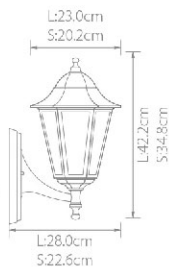

White / Black / Grey
PP + 6 Glass
E27 Max.100W/60W
Packing [Pcs/m³/KG]
UR5601L: 12/0.137/15.5
UR5601S: 12/0.104/13

UR5602L
UR5602S