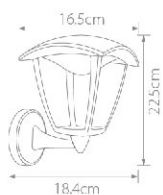

White / Black / Grey

PP + PC

8W 400lm

Packing [Pcs/m³/KG]

UR1041: 12/0.112/7

CE IP44