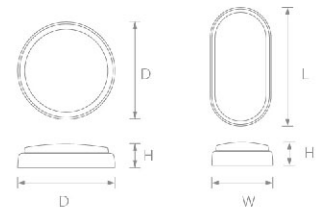

Convenient For Installation

Item No.	Voltage [V]	Wattage [W]	Lumen [lm]	Ra	DF	Life Time [H]	Material	Size [L*W*Hmm]	Packing [Pcs/m³/KG]
BL2115A-15W2-TDC	220-240	15	1275	≥80	>0.7	20000	PC+PC	∅180*66	20/0.061/14.0
BL1285A-24W2-TDC	220-240	24	2500	≥80	>0.7	20000	PC+PC	∅241*77	20/0.089/18.0
BL2125A-15W2-TDC	220-240	15	1275	≥80	>0.7	20000	PC+PC	221*131*68	20/0.055/14.0