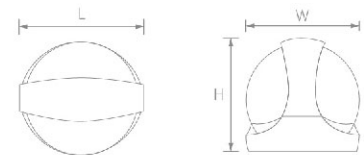

3000 K 4000 K 6500 K

SMD2835 -20°+40° 120°

Item No.	Voltage [V]	Wattage [W]	Lumen [lm]	Ra	PF	Life Time [H]	Material	Size [L*W*Hmm]	Packing [Pcs/m³/KG]
WL122	220-240	13	1200	≥80	>0.5	30000	Alu.+PC	248*117*70	12/0.039/14.1
WL128	220-240	13	1200	≥80	>0.5	30000	Alu.+PC	203*203*180	8/0.077/10.9