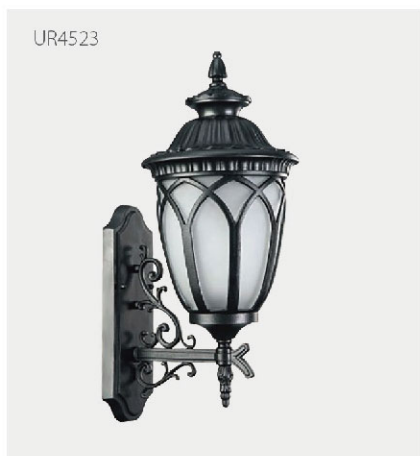

UR4524

UR4523

Golden / Black / Red Antique Brass
Alu. + Glass
E27 Max. 60W

Packing [Pcs/m²/KG]
UR4523: 12/0.129/16