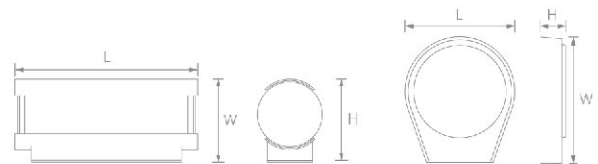

Available color

Black Dark Grey Silver Grey

Item No.	Voltage [V]	Wattage [W]	Lumen [lm]	Ra	PF	Life Time [H]	Material	Size [L*W*Hmm]	Packing [Pcs/m ² /KG]
WL153	100-240	13	1000	>80	>0.5	30000	Die-casting+Alu.+PC	223*130*105	8/0.037/12.8
WL129	220-240	10	870	≥80	>0.5	30000	Alu.+PC	175*201*45	16/0.042/18.3