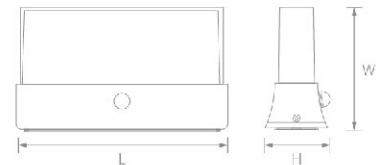

Detection Distance: 3m/6m (optional) (<24 °C)
 Ambient Light: 10LUX/2000LUX (choice)
 Time Delay: 5s, 30s, 1min, 3min, 5min, 8min (choice)
 Installation Height: 1.8-2.5m (wall mounting)
 Installation Height: 2.2-4m (ceiling mounting)