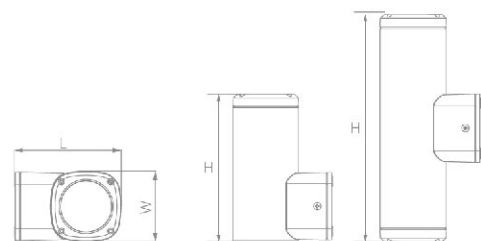

Product details