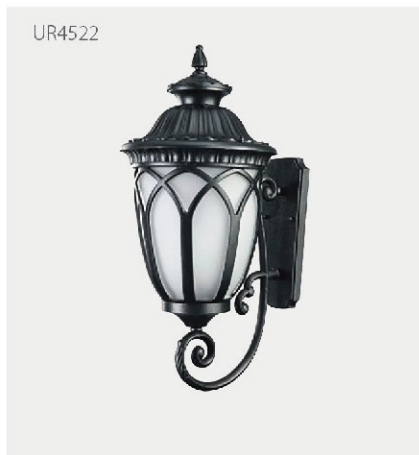

UR4525

UR4522

Golden / Black / Red Antique Brass
Alu. + Glass
E27 Max. 60W

Packing [Pcs/m²/KG]
UR4522: 6/0.127/11.5