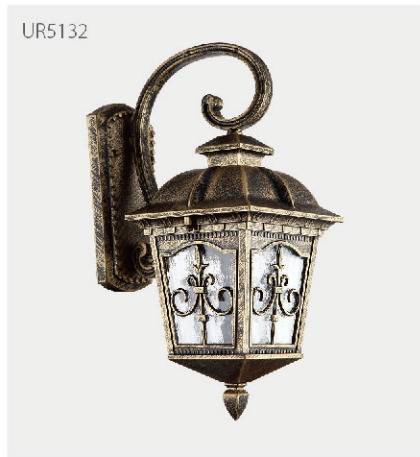

UR5136

UR5132

Golden / Black / Red Antique Brass
Alu. + Glass
E27 Max. 60W

Packing [Pcs/m²/KG]
UR5132: 6/0.127/11.5