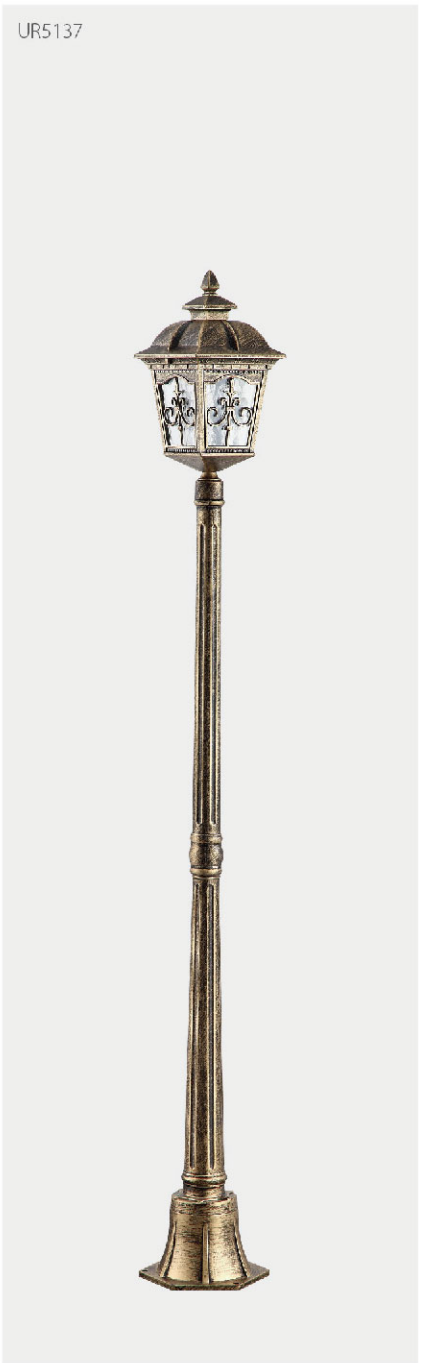

Traditional palace lamps

Golden / Black / Red Antique Brass
Alu. + Glass
E27 Max.3x60W

Packing [Pcs/m³/KG]
UR5139: 1/0.064/8

Golden / Black / Red Antique Brass
Alu. + Glass
E27 Max.2x60W

Packing [Pcs/m³/KG]
UR5138: 1/0.064/6.5

Golden / Black / Red Antique Brass
Alu. + Glass
E27 Max.60W

Packing [Pcs/m³/KG]
UR5137: 1/0.044/4