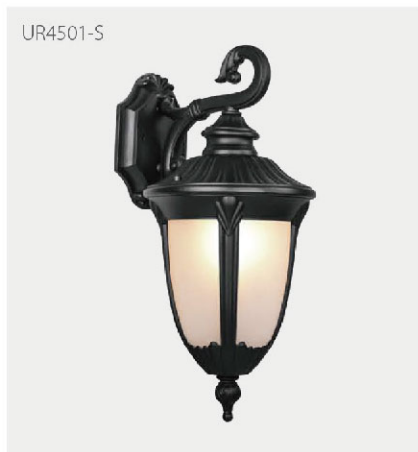

UR5603L
UR5603S

White / Black / Grey
PP + 6 Glass
E27 Max.100W/60W
Packing [Pcs/m³/KG]
UR5603L: 12/0.137/15.5
UR5603S: 12/0.104/13

Traditional palace lamps

Golden / Black / Red Antique Brass

Alu. + Glass

E27 Max. 60W