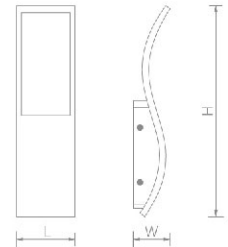

Item No.	Voltage [V]	Wattage [W]	Lumen [lm]	Ra	PF	Life Time [H]	Material	Size [L*W*Hmm]	Packing [Pcs/m²/KG]
WL171	220-240	7	530	≥80	>0.5	30000	Alu.+PC	75*47*270	12/0.015/7.5
WL174	220-240	10	650	≥80	>0.5	30000	Alu.+PC	118*222*65.5	12/0.027/7.0