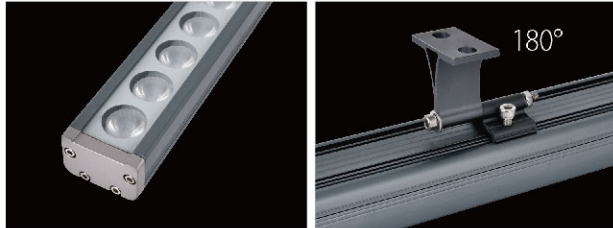

Product details

Item No.	Voltage [V]	Wattage [W]	Lumen [lm]	LED Type	Ra	PF	Life Time [H]	Material	Size [L*W*Hmm]	Packing [Pcs/m²/KG]
WW236-12W	85-265	12	840	3030	>70	≥0.5	20000	Alu.+Glass	44*62*L500	9/0.037/10
WW236-18W	85-265	18	1260	3030	>70	≥0.5	20000	Alu.+Glass	44*62*L500	9/0.037/10
WW236-18W	85-265	18	1260	3030	>70	≥0.5	20000	Alu.+Glass	44*62*L1000	9/0.058/18
WW236-24W	85-265	24	1680	3030	>70	≥0.5	20000	Alu.+Glass	44*62*L1000	9/0.58/18
WW236-36W	85-265	36	2520	3030	>70	≥0.5	20000	Alu.+Glass	44*62*L1000	9/0.058/18