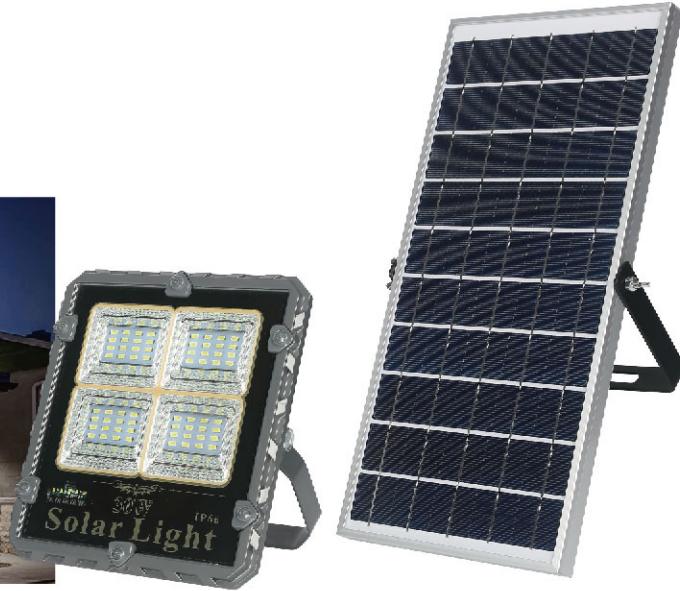

Solar Floodlights

Poly solar panel

IP65

Color Temp.

LED Type
SMD5730

Battery Type
LiFePO4

Charging Time
5-8hrs

Operation Time
10-12hrs

Remote Control

Time Control

Light Control

Power Display

SFL1322A-30W	Lumen	Qty	PV Panel Spec	PV Panel Size	Battery Spec	Lamp Size
	360lm	70PCS	5V/12W	360*172*17mm	3.2V 5.5Ah	200*180*42mm
SFL1322A-60W	Lumen	Qty	PV Panel Spec	PV Panel Size	Battery Spec	Lamp Size
	720lm	84PCS	5V/18W	340*290*17mm	3.2V 11Ah	228*196*45mm
SFL1322A-100W	Lumen	Qty	PV Panel Spec	PV Panel Size	Battery Spec	Lamp Size
	1080lm	120PCS	5V/25W	385*340*17mm	3.2V 16.5Ah	270*237*45mm
SFL1322A-200W	Lumen	Qty	PV Panel Spec	PV Panel Size	Battery Spec	Lamp Size
	1500lm	240PCS	5V/35W	520*350*17mm	3.2V 27.5Ah	318*288*50mm
SFL1322A-300W	Lumen	Qty	PV Panel Spec	PV Panel Size	Battery Spec	Lamp Size
	1740lm	360PCS	5V/40W	630*350*17mm	3.2V 33Ah	385*350*55mm