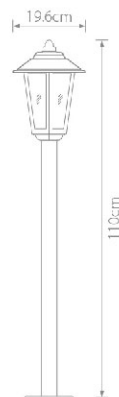

Classic Palace Lamps

White / Black / Grey
Alu. + PC
E27 Max.100W/60W

Packing [Pcs/m³/KG]
UR1021: 6/0.062/5.5

White / Black / Grey
Alu. + PC
E27 Max.100W/60W

Packing [Pcs/m³/KG]
UR1022: 6/0.062/5.5

White / Black / Grey
Alu. + PC
E27 Max.100W/60W

Packing [Pcs/m³/KG]
UR1023: 6/0.062/5.5

White / Black / Grey
Alu. + PC
E27 Max.100W/60W

Packing [Pcs/m³/KG]
UR1024: 4/0.065/7