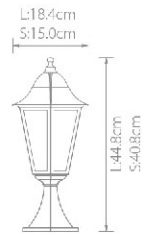

White / Black / Grey
PP + 4 Glass
E27 Max.100W/60W
Packing [Pcs/m³/KG]
UR5403L: 12/0.123/15.5
UR5403S: 12/0.104/13

UR5601L
UR5601S