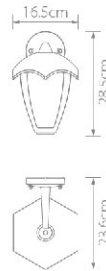

Modern Palace Lamps

White / Black / Grey

Alu. + PC

8W 640lm

Packing [Pcs/m³/KG]

UR1031: 6/0.115/6

CE IP54

White / Black / Grey

Alu. + PC

8W 640lm

Packing [Pcs/m³/KG]

UR1032: 6/0.083/6

CE IP54

UR1035

White / Black / Grey

Alu. + PC

8W 640lm

Packing [Pcs/m³/KG]

UR1035: 4/0.078/5.5

CE IP54

White / Black / Grey

Alu. + PC

8W 640lm

Packing [Pcs/m³/KG]

UR1033: 4/0.063/4

CE IP54

White / Black / Grey

Alu. + PC

8W 640lm

Packing [Pcs/m³/KG]

UR1034: 4/0.063/4

CE IP54