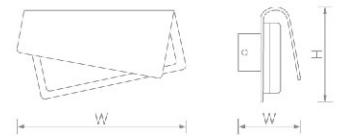

SMD2835
-20°+40°
120°

Item No.	Voltage [V]	Wattage [W]	Lumen [lm]	Ra	PF	Life Time [H]	Material	Size [L*W*Hmm]	Packing [Pcs/m³/KG]
WL172	220-240	13	480	≥80	>0.5	30000	Alu.+PC	172*52*141	8/0.015/8.0
WL173	220-240	13	350	≥80	>0.5	30000	Alu.+PC	255*139*90	8/0.027/9.0