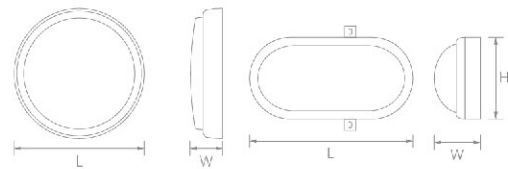

Item No.	Voltage [V]	Wattage [W]	Lumen [lm]	Ra	PF	Life Time [H]	Material	Size [L*W*Hmm]	Packing [Pcs/m²/KG]
BL127W	100~265	8	600	≥80	>0.5	25000	PBT+PC	∅140*51	60/0.065/5.3
BL127W	100~265	12	900	≥80	>0.5	25000	PBT+PC	∅140*51	60/0.065/5.3
BL127W	100~265	18	1350	>80	>0.5	25000	PBT+PC	∅175*51	40/0.067/3.8
BL127W	100~265	25	1800	>80	>0.5	25000	PBT+PC	∅175*51	40/0.067/3.8
BL128W	100~265	8	600	≥80	>0.5	25000	PBT+PC	160*90*47	80/0.065/5.5
BL128W	100~265	12	900	≥80	>0.5	25000	PBT+PC	160*90*47	80/0.065/5.5
BL128W	100~265	18	1350	≥80	>0.5	25000	PBT+PC	199*97*47	40/0.043/5.2
BL128W	100~265	25	1800	>80	>0.5	25000	PBT+PC	199*97*47	40/0.043/5.2