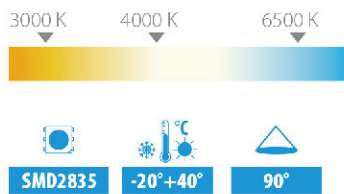

Building Wall Lamp

IP54

CORROSION PROOF

Item No.	Voltage [V]	Wattage [W]	Lumen [lm]	Ra	PF	Life Time [H]	Material	Size [D*H:mm]	Packing [Pcs/m³/KG]
WL116	220-240	1x6	210	≥80	>0.5	30000	Die-cast Alu. +Glass	Ø102*165	12/0.046/12
WL117	220-240	2x6	420	≥80	>0.5	30000	Die-cast Alu. +Glass	Ø90*120*240	12/0.059/14

IP54

CORROSION PROOF

Available color

Black Dark Grey Silver Grey