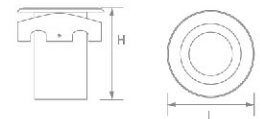

 **Epistar chip**  **-20°+50°**  **30°/60°**

Item No.	Voltage [V]	Wattage [W]	Lumen [lm]	Ra	PF	Material	Life Time [H]	Size [D*Hmm]	Hole Size [D*Hmm]	Packing [Pcs/m ² /KG]
IL6101-3W	85-265	3	100	≥70	>0.5	Stainless steel+Alu.	50000	Ø130*135	Ø127*135	12/0.040/16.8
IL6101-4.5W	85-265	3x1.5	100	≥70	>0.5	Stainless steel+Alu.	50000	Ø150*160	Ø140*160	12/0.089/27.6

Inground Lamps

IK10
ANTI-IMPACT

IP68
CORROSION PROOF

LOAD-BEARING
2000 Kg

Product details

Symmetrische Linse 30° Symmetrische Linse 60°

Item No.	Voltage [V]	Wattage [W]	Lumen [lm]	Ra	PF	Material	Life Time [H]	Size [D*H:mm]	Hole Size [D*H:mm]	Packing [Pcs/m ² /KG]
IL135	110-130	1	30	≥70	>0.5	Stainless steel+Alu.	20000	Ø63*73	Ø50*75	20/0.012/6