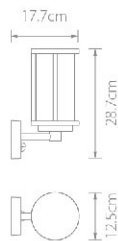

Classic Palace Lamps

White / Black / Grey
Alu. + PC
E27 Max.100W/60W

Packing [Pcs/m³/KG]
UR1036: 6/0.115/6

White / Black / Grey
Alu. + PC
E27 Max.100W/60W

Packing [Pcs/m³/KG]
UR1037: 6/0.038/6

White / Black / Grey
Alu. + PC
E27 Max.100W/60W

Packing [Pcs/m³/KG]
UR1039: 4/0.078/5.5

White / Black / Grey
Alu. + PC
E27 Max.100W/60W

Packing [Pcs/m³/KG]
UR1036S: 6/0.115/6

UR1038

White / Black / Grey
Alu. + PC
E27 Max.100W/60W

Packing [Pcs/m³/KG]
UR1038: 4/0.052/3