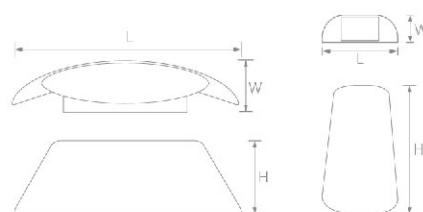

Item No.	Voltage [V]	Wattage [W]	Lumen [lm]	Ra	PF	Life Time [H]	Material	Size [L*W*Hmm]	Packing [Pcs/m²/KG]
WL140	220-240	9	870	≥80	>0.5	30000	Alu.+PC	236*68*75	9/0.020/7.0
WL141	220-240	11	900	≥80	>0.5	30000	Alu.+PC	106*51*174	18/0.030/14.0